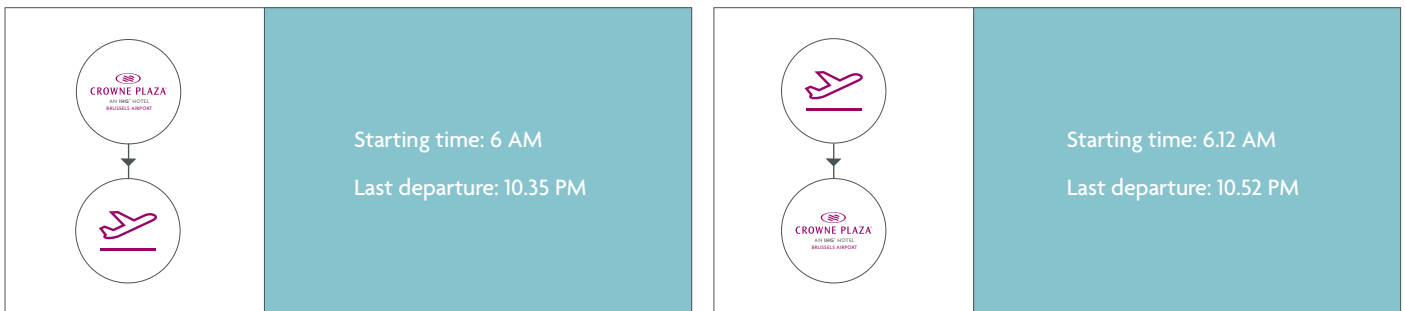

  
**CROWNE PLAZA**<sup>®</sup>  
AN IHG<sup>®</sup> HOTEL  
BRUSSELS AIRPORT

## HOTEL SHUTTLE

**Monday - Sunday**

Route completed every 25 minutes

Shuttle operating time: 6 AM - 11 PM

- › At the airport, our shuttle departs from the central bus station which is located on level 0.
- › Departure bay E, Please look for the Crowne Plaza signage at the end of the departure bay.
- › Taxis can be found in front of the arrivals hall.

If you book taxi via hotel reception, the driver will wait for you at information desk on level 0.